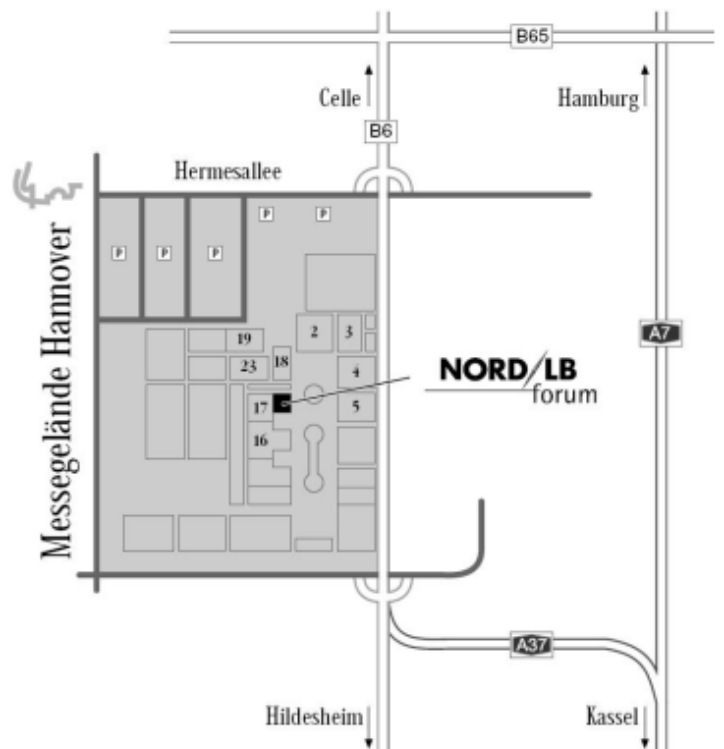

How to find the NORD/LB forum:

NORD/LB forum – 3. Allee – 3. Straße-Messegelände – 30521 Hannover, Germany
If your satnav does not accept the street name please enter “Nordallee” instead.

Arrival by train:

From the main station Hanover please use “Stadtbahnlinie 8” until station Messe/Nord.

Arrival by car:

From Berlin or Dortmund: A2 direction Hanover until cross-way Hannover-Buchholz. Follow Hannover-Zentrum and go on on A37, direction Messegelände. Continue on Messeschnellweg (B6) and take exit Messe Nord.

From Hamburg: A7 direction Hanover until exit Hannover-Zentrum-Messe. Follow the A37, direction Messegelände. Continue on Messeschnellweg (B6) and take exit Messe Nord.

From Frankfurt: A7 direction Hanover until exit Hannover-Zentrum. Follow the A37, direction Messegelände. Continue on Messeschnellweg (B6) and take exit Messe Nord.

Messeschnellweg (B6)

The NORD/LB forum is situated on the north side of fair hall 17. Take exit Messe Nord and drive on onto Hermesallee, then turn into Nordallee. You can park there in car park Nord 4.