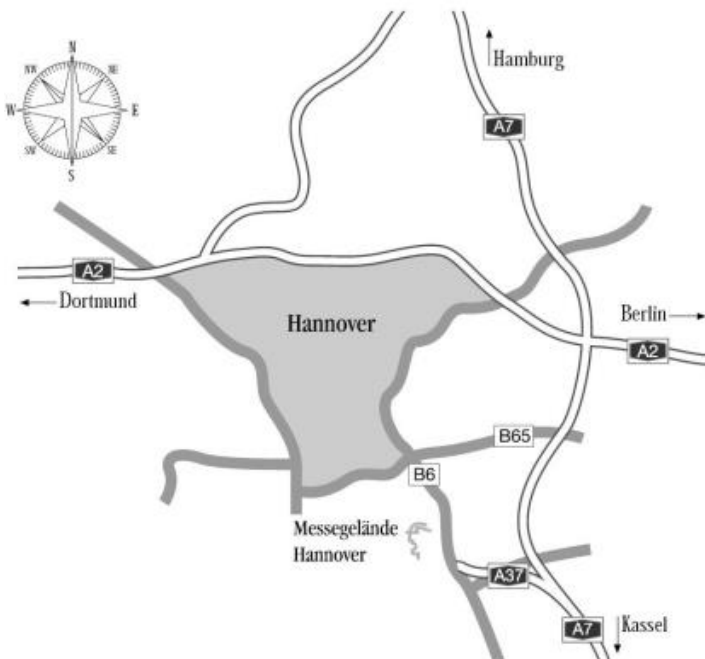

How to find the NORD/LB forum:

NORD/LB forum – 3. Allee – 3. Straße-Messegelände – 30521 Hannover, Germany
If your satnav does not accept the street name please enter “Nordallee” instead.

Arrival by train:

From the main station Hanover please use “Stadtbahnlinie 8” until station Messe/Nord.

Arrival by car:

From Berlin or Dortmund: A2 direction Hanover until cross-way Hannover-Buchholz. Follow Hannover-Zentrum and go on on A37, direction Messegelände. Continue on Messeschnellweg (B6) and take exit Messe Nord.

From Hamburg: A7 direction Hanover until exit Hannover-Zentrum-Messe. Follow the A37, direction Messegelände. Continue on Messeschnellweg (B6) and take exit Messe Nord.

From Frankfurt: A7 direction Hanover until exit Hannover-Zentrum. Follow the A37, direction Messegelände. Continue on Messeschnellweg (B6) and take exit Messe Nord.

Messeschnellweg (B6)

The NORD/LB forum is situated on the north side of fair hall 17. Take exit Messe Nord and drive on onto Hermesallee, then turn into Nordallee. You can park there in car park Nord 4.