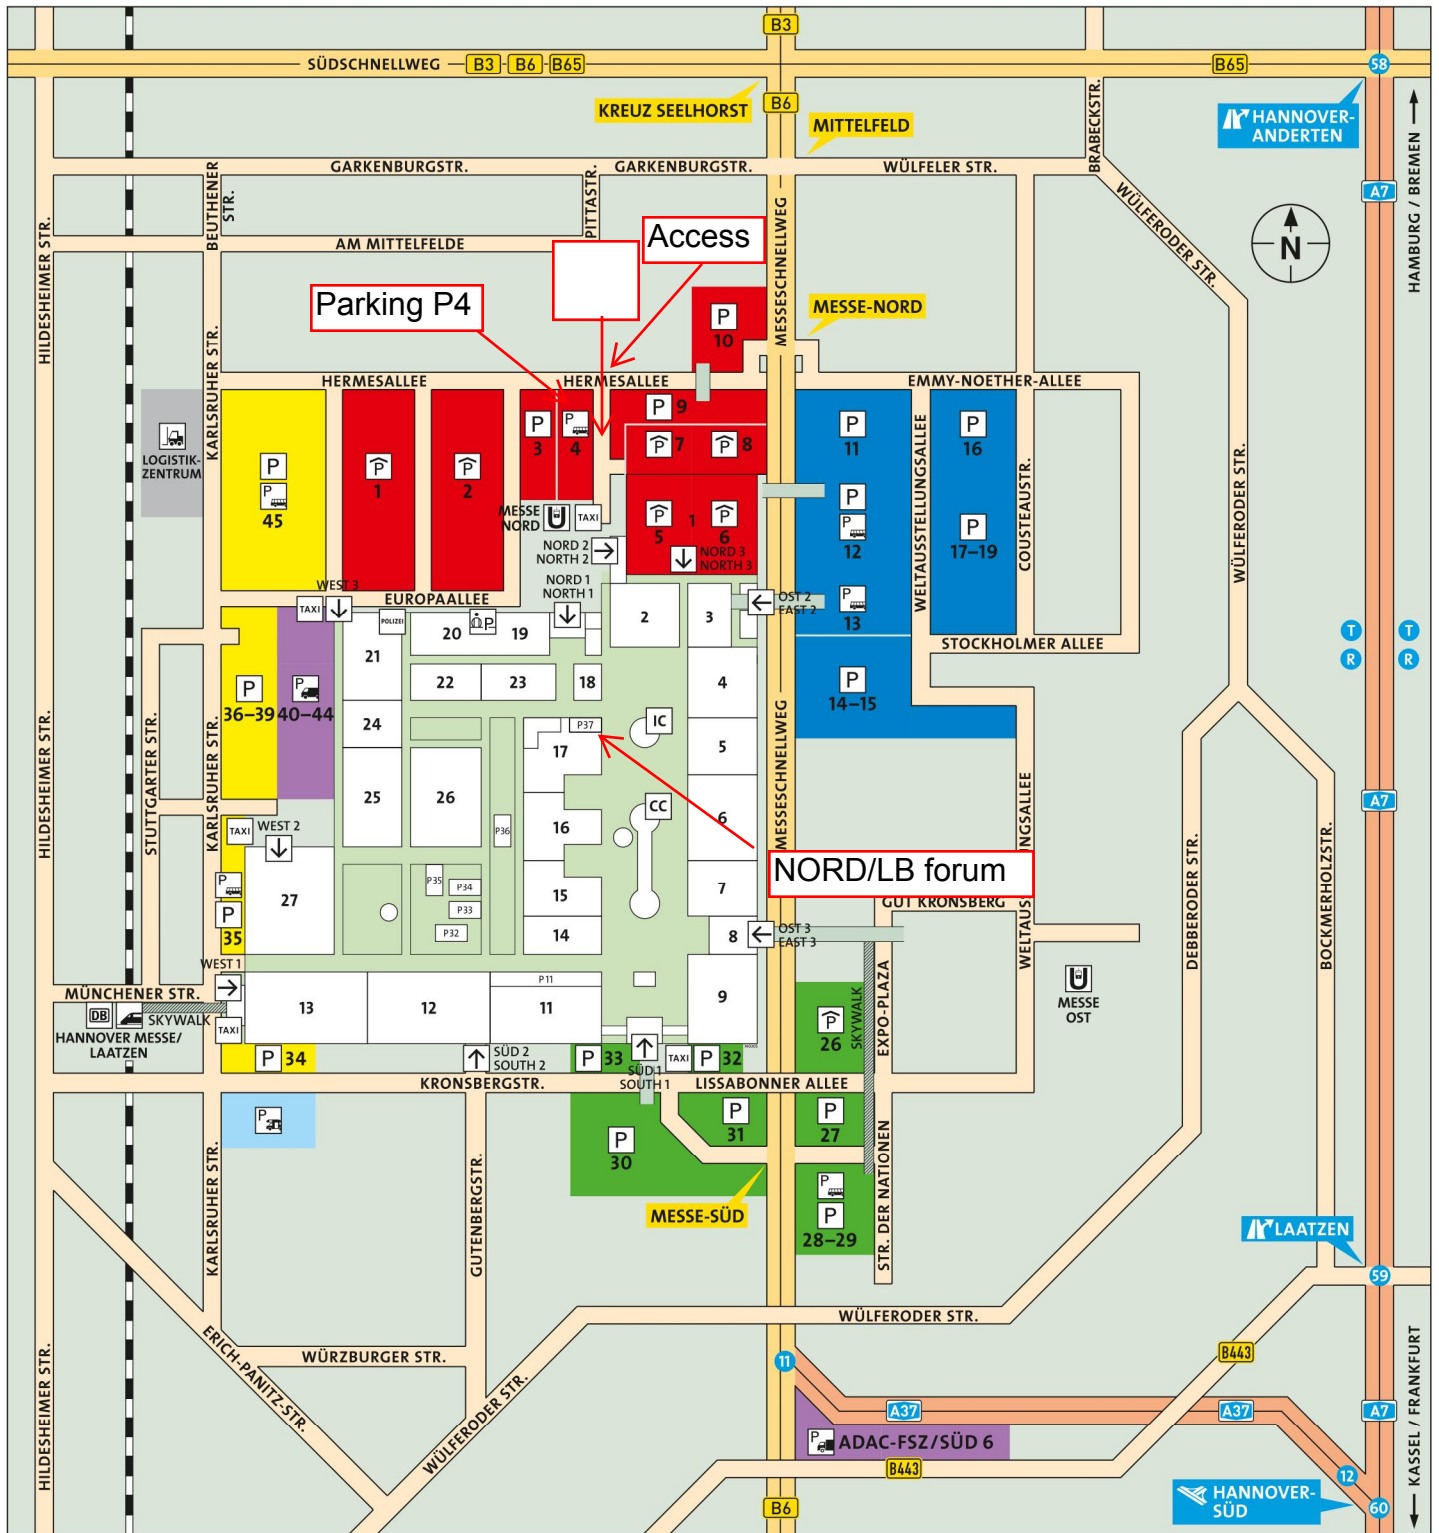

From the main station Hanover please use “Stadtbahnlinie 8” until station Messe/Nord.

Arrival by car:

From Berlin or Dortmund: A2 direction Hanover until cross-way Hannover-Buchholz. Follow Hannover-Zentrum and go on on A37, direction Messegelände. Continue on Messeschnellweg (B6) and take exit Messe Nord.

Messeschnellweg (B6)

The NORD/LB forum is situated on the north side of fair hall 17. Take exit Messe Nord and drive on onto Hermesallee, then turn into Nordallee. You can park there in car park Nord 4.

Parkflächen / Parking Lots

| | | | |
|--|---|--|--|
| ■ Nord (PKW, Bus) 1-10 North (Cars, Bus) 1-10 | ■ Süd (PKW, Bus) 26-33 South (Cars, Bus) 26-33 | ■ Transporter* (bis 2,8 t) 40-44 Vans* (up to 2.8 t) 40-44 | ■ Wohnwagen/Wohnmobile* Mobile Homes/Caravans* |
| ■ Ost (PKW, Bus) 11-19 East (Cars, Bus) 11-19 | ■ West (PKW, Bus) 34-39, 45 West (Cars, Bus) 34-39, 45 | ■ LKW* (ab 2,8 t) ADAC-FSZ, SÜD 6 Lorries* (over 2.8 t) ADAC-FSZ, SÜD 6 | |

| | | | | | |
|--|---|--|--|--|--|
| Eingang Entrance | Parkplatzverwaltung Car park admin. office | Parkplatz (Bus) Parking (Bus) | Parkplatz (Caravan) Parking (Caravan) | Bahnhof/Railway Station Hannover Messe/Laatzten | Logistikzentrum/ Spedition Logistic Center/ Forwarding Agencies |
| Informations-Centrum Information Center | Parkplatz (PKW) Parking (Cars) | Parkplatz (LKW) Parking (Lorries) | Taxi | Fahrkarte DB-Tickets | |
| Convention Center | Parkhaus (PKW) Parking block (Cars) | Parkplatz (Transporter) Parking (Van) | Stadtbahn Tram | Polizei Police | |